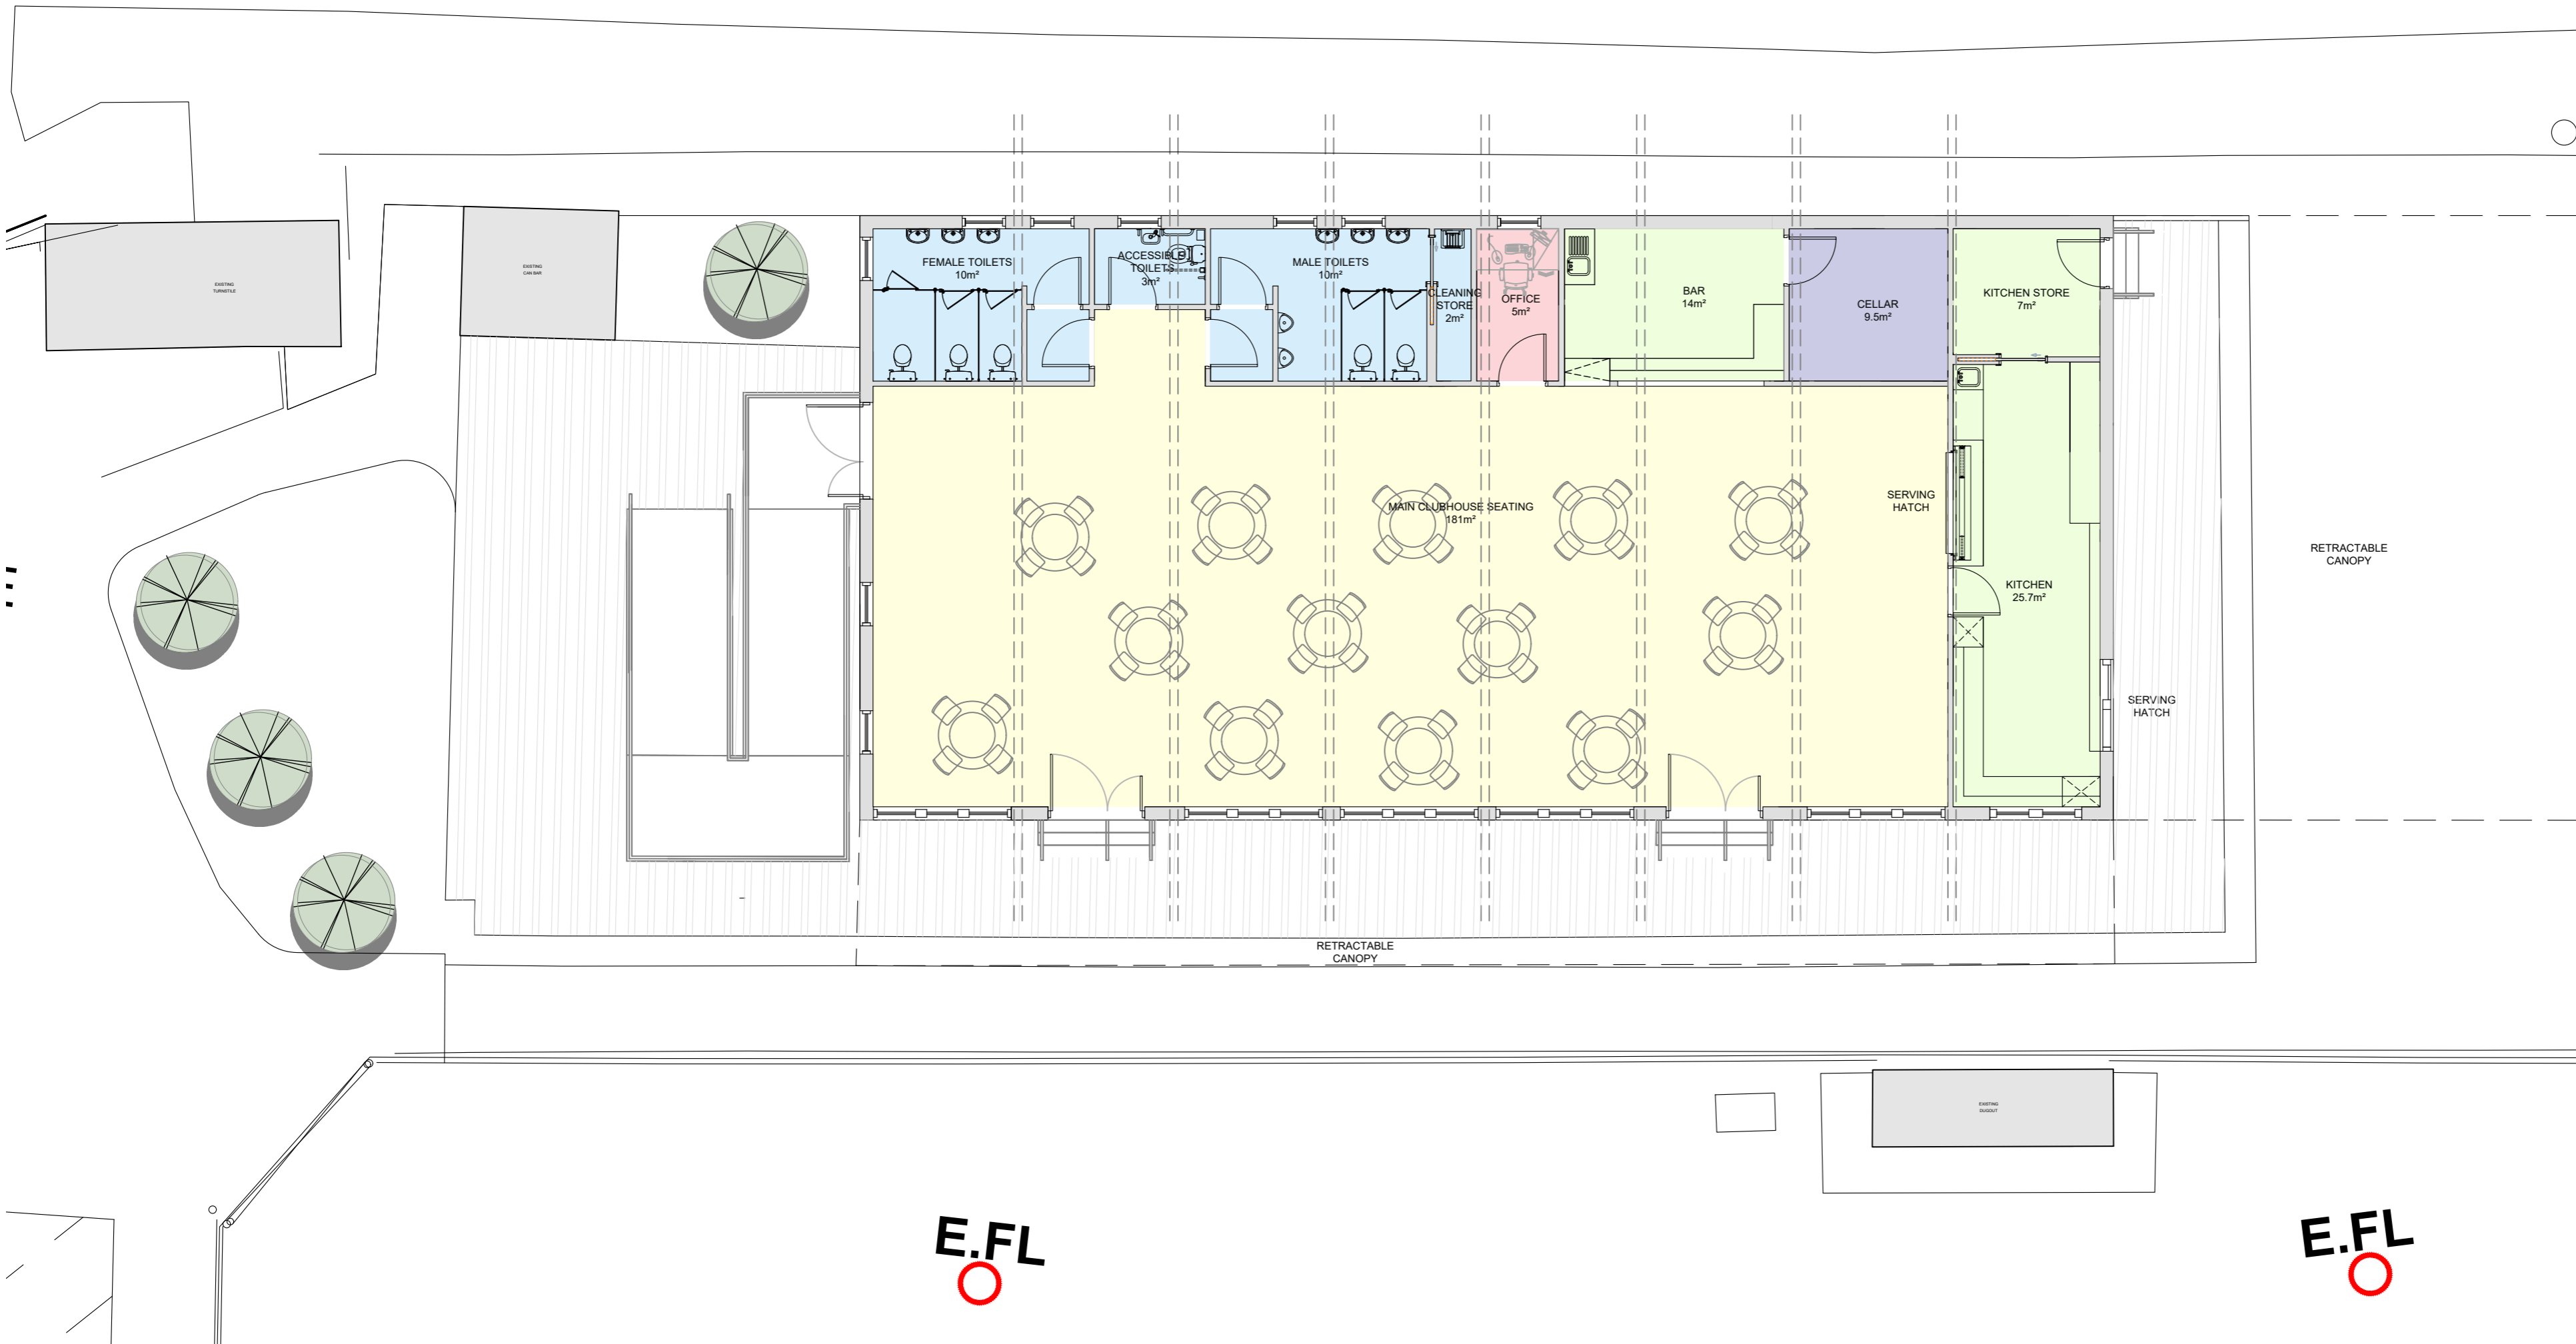

REVISION STATUS

- S Information issued for feasibility or scheme design
- T Information issued for tender purposes only
- C Information issued for Construction
- NB: Only those drawings containing a C revision to be used for construction

NOTES

SHAWE ROAD

E.FL

E.FL

REVISION	DATE	DESCRIPTION
CLIENT Trafford FC		
PROJECT Stadium Redevelopment Shawe View Stadium		
DRAWING TITLE Proposed Clubhouse Floorplan		
SCALE 1:100@A2	DATE Oct' 25	CHECKED NW
DRG NO. 7568_PL04		REVISION